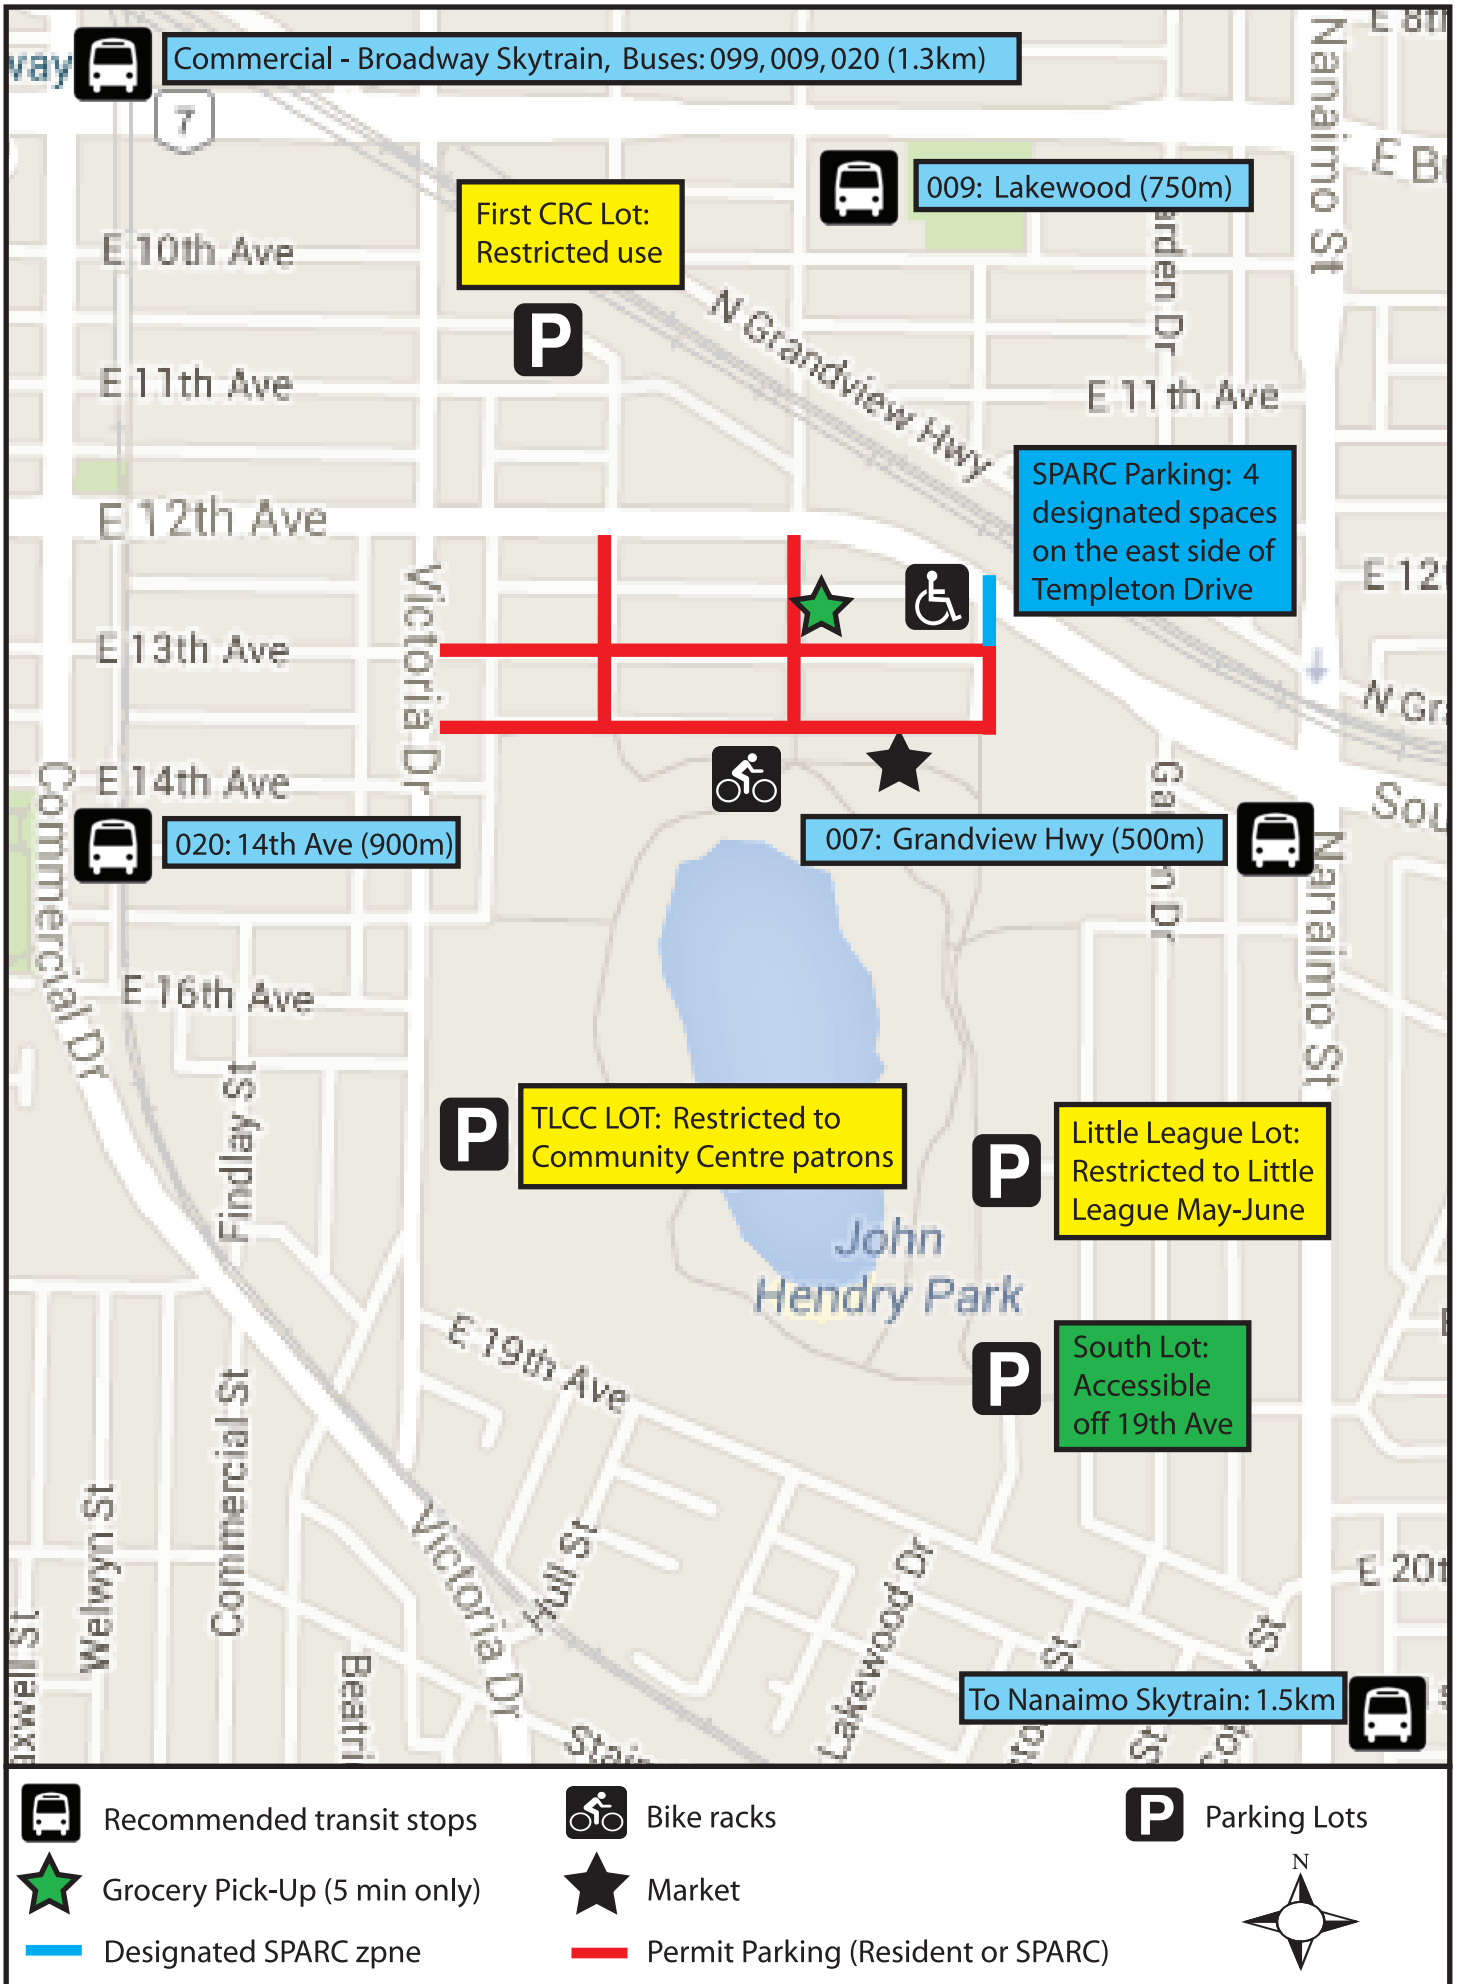

TROUT LAKE FARMERS MARKET ACCESSIBILITY MAP

Please walk, bike or take transit to the market. If you must drive, please park outside the neighbourhood and walk in.